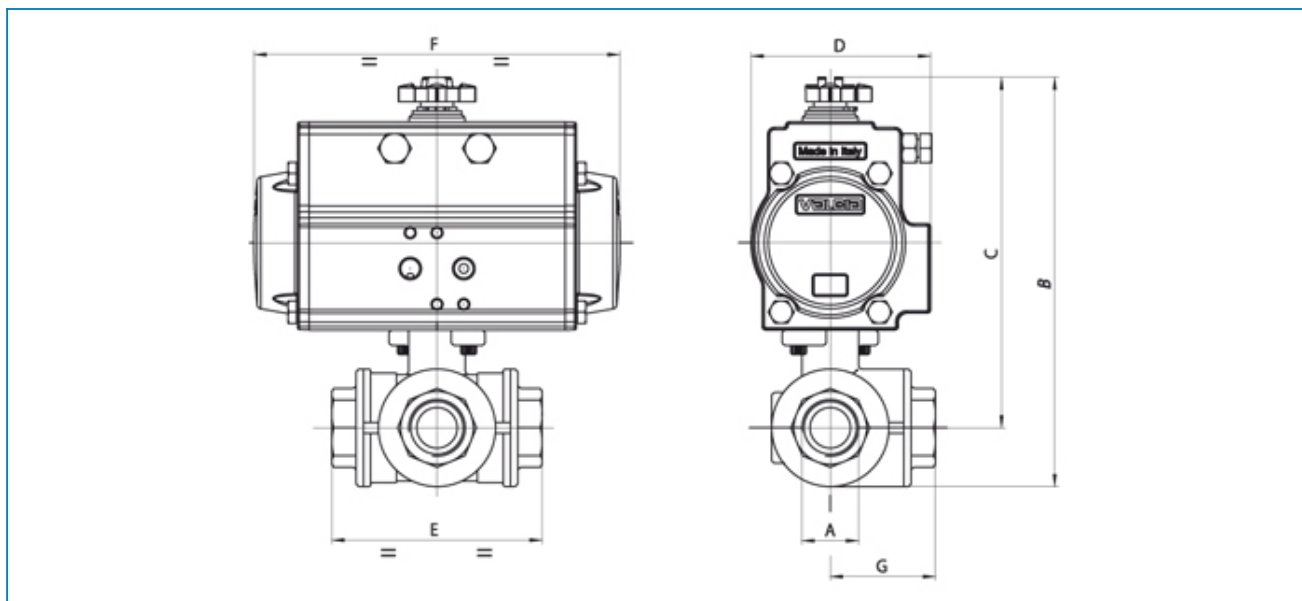

Serie **PNEUMATIC ACTUATORS**

Articolo **8P0143(T)-8P0145(T)**

- DA-SR actuator with 3-way "T" stainless steel ball valve, full port, direct mount (Bonomi NA 956N).

- OPERATING CONDITIONS: fluid H₂O - T 68°F - Actuator P 90 ÷ 100 PSI

Art. 8P0143

VALVE WITH DOUBLE ACTING ACTUATOR

PSI	1000	1000	1000	1000	1000	800	800	800
DN - A full port	1/4"	3/8"	1/2"	3/4"	1"	1"1/4	1"1/2	2"
B	6.23	6.23	6.56	7.2	7.96	9.17	10.47	12.2
C	5.45	5.45	5.65	6.1	6.63	7.64	8.59	9.84
D	2.8	2.8	2.8	3.17	3.17	3.72	4.17	4.84
E	2.83	2.83	3.26	3.89	4.4	4.92	5.86	6.85
F	5.55	5.55	5.55	6.46	6.46	8.27	9.47	10.83
G	1.41	1.41	1.63	1.94	2.2	2.46	2.93	3.42
ACT.	DA 52	DA 52	DA 52	DA 63	DA 63	DA 75	DA 85	DA 100

Art. 8P0145

VALVE WITH SPRING RETURN ACTUATOR

PSI	1000	1000	1000	1000	1000	800	800	800
DN - A full port	1/4"	3/8"	1/2"	3/4"	1"	1"1/4	1"1/2	2"
B	6.66	6.68	7.01	7.91	8.67	10.22	10.97	14.04
C	5.9	5.9	6.1	6.81	7.34	8.69	9.09	11.68
D	3.17	3.17	3.17	3.72	3.72	4.84	4.84	5.83
E	2.83	2.83	3.26	3.89	4.40	4.92	5.86	6.85
F	6.46	6.46	6.46	8.27	8.27	10.83	10.83	14.65
G	1.41	1.41	1.63	1.94	2.20	2.46	2.93	3.42
ACT.	SR 63	SR 63	SR 63	SR 75	SR 75	SR 100	SR 100	SR 125