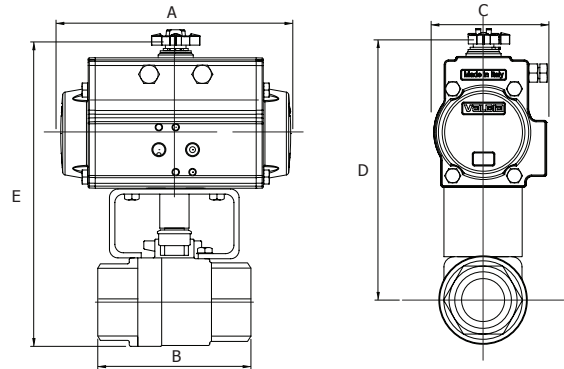

**8P0124** - 600LL Ball Valve with **DOUBLE ACTING** Actuator

Size	A	B	C	D	E	Act DA	Wt Lbs
1/4"	4.33	2.16	1.77	6.55	7.46	32	3.9
3/8"	4.33	2.16	1.77	6.55	7.85	32	3.9
1/2"	4.33	2.55	1.77	6.96	7.57	32	3.9
3/4"	4.33	2.93	1.77	7.10	7.85	32	4.3
1"	5.55	3.46	2.80	7.03	8.05	52	6.3
1-1/4"	5.55	4.01	2.80	7.06	8.31	52	7.0
1-1/2"	6.46	4.33	3.17	7.84	9.34	63	9.5
2"	8.27	4.92	3.72	8.79	10.79	75	14.4

DIMENSIONS (in)

**8P0125** - 600LL Ball Valve with **SPRING RETURN** Actuator

Size	A	B	C	D	E	Act SR	Wt Lbs
1/4"	5.55	2.16	2.80	6.39	6.89	52	5.4
3/8"	5.55	2.16	2.80	6.39	6.89	52	5.4
1/2"	5.55	2.55	2.80	6.80	6.89	52	5.4
3/4"	6.46	2.93	3.17	7.27	8.02	63	7.2
1"	8.27	3.46	3.72	8.20	9.21	75	10.9
1-1/4"	8.27	4.01	3.72	8.14	9.44	75	11.7
1-1/2"	9.47	4.33	4.17	9.10	10.60	85	15.9
2"	10.83	4.92	4.84	10.40	12.36	100	23.5

DIMENSIONS (in)

**8P3000** - 3000 Direct Mount, 2-way Carbon Steel Ball Valve and "DA" Pneumatic Actuator

**8P3002** - 3000 Direct Mount, 2-way Carbon Steel Ball Valve and "SR" Pneumatic Actuator

**Full Port** 1/4"-1 1/2"  
**Std Port** 2"

DIMENSIONS (in)

**8P3002** - 3000L Ball Valve with **SPRING RETURN** Actuator

Size	A	B	C	D	E	Act SR	Wt Lbs
1/4"	6.46	2.95	3.17	6.06	6.56	63	5.4
3/8"	6.46	2.95	3.17	6.06	6.56	63	5.4
1/2"	8.27	2.95	3.72	9.27	9.77	75	5.4
3/4"	8.27	3.19	3.72	9.38	10.25	75	7.2
1"	9.47	3.58	4.17	7.82	8.82	85	10.9
1-1/4"	10.83	4.33	4.84	10.03	11.13	100	11.7
1-1/2"	13.11	4.76	5.39	10.53	11.80	115	15.9
2"	13.11	5.71	5.39	10.53	12.18	115	23.5