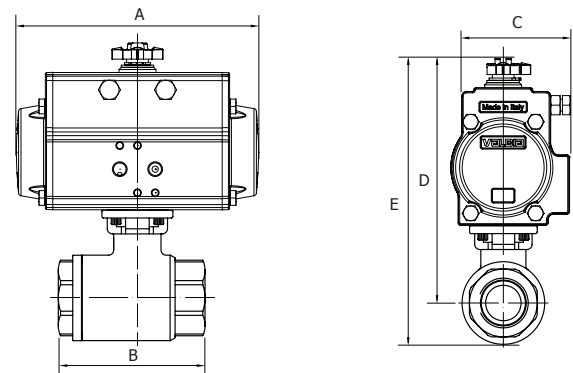

DIMENSIONS (in)

**8P0125** - 600LL Ball Valve with **SPRING RETURN** Actuator

Size	A	B	C	D	E	Act SR	Wt Lbs
1/4"	5.55	2.16	2.80	6.39	6.89	52	5.4
3/8"	5.55	2.16	2.80	6.39	6.89	52	5.4
1/2"	5.55	2.55	2.80	6.80	6.89	52	5.4
3/4"	6.46	2.93	3.17	7.27	8.02	63	7.2
1"	8.27	3.46	3.72	8.20	9.21	75	10.9
1-1/4"	8.27	4.01	3.72	8.14	9.44	75	11.7
1-1/2"	9.47	4.33	4.17	9.10	10.60	85	15.9
2"	10.83	4.92	4.84	10.40	12.36	100	23.5

DIMENSIONS (in)

**8P3000** - 3000 Direct Mount, 2-way Carbon Steel Ball Valve and "DA" Pneumatic Actuator

**8P3002** - 3000 Direct Mount, 2-way Carbon Steel Ball Valve and "SR" Pneumatic Actuator

**Full Port** 1/4"-1 1/2"  
**Std Port** 2"

**Pressure Ratings**  
3000PSI WOG - 1/4" to 2"

**8P3000** - 3000 Ball Valve with **DOUBLE ACTING** Actuator

Size	A	B	C	D	E	Act DA	Wt Lbs
1/4"	5.55	2.95	2.80	5.61	6.11	52	3.9
3/8"	5.55	2.95	2.80	5.61	6.11	52	3.9
1/2"	5.55	2.95	2.80	5.61	6.11	52	3.9
3/4"	5.55	3.19	2.80	5.72	6.59	52	4.3
1"	6.46	3.58	3.17	6.56	7.56	63	6.3
1-1/4"	8.27	4.33	3.72	7.48	8.58	75	7.0
1-1/2"	8.27	4.76	3.72	8.12	9.39	75	9.5
2"	8.27	5.71	3.72	8.12	9.77	75	14.4

DIMENSIONS (in)

**8P3002** - 3000L Ball Valve with **SPRING RETURN** Actuator

Size	A	B	C	D	E	Act SR	Wt Lbs
1/4"	6.46	2.95	3.17	6.06	6.56	63	5.4
3/8"	6.46	2.95	3.17	6.06	6.56	63	5.4
1/2"	8.27	2.95	3.72	9.27	9.77	75	5.4
3/4"	8.27	3.19	3.72	9.38	10.25	75	7.2
1"	9.47	3.58	4.17	7.82	8.82	85	10.9
1-1/4"	10.83	4.33	4.84	10.03	11.13	100	11.7
1-1/2"	13.11	4.76	5.39	10.53	11.80	115	15.9
2"	13.11	5.71	5.39	10.53	12.18	115	23.5